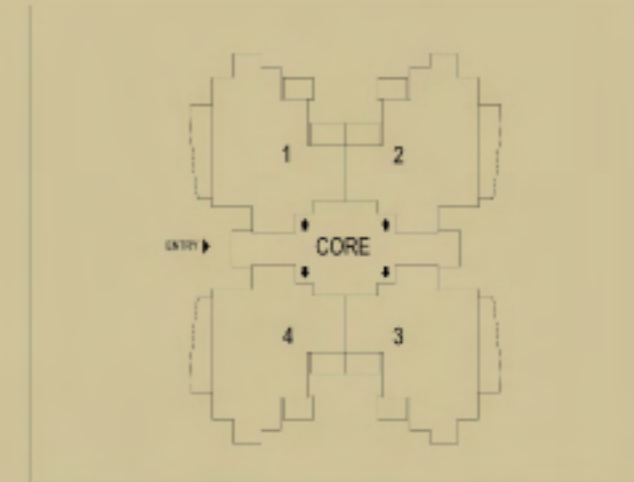

DLF The Primus Gurgaon Floor Plans, 3BHK 1799

TYPICAL FLOOR PLAN
TOWER-A, B, C

KEY PLAN
NOT TO SCALE

SITE PLAN
NOT TO SCALE

3 BEDROOM UNIT	
SALES AREA	1799 SFT

NOTE: TENTATIVE FLOOR PLAN AND AREAS